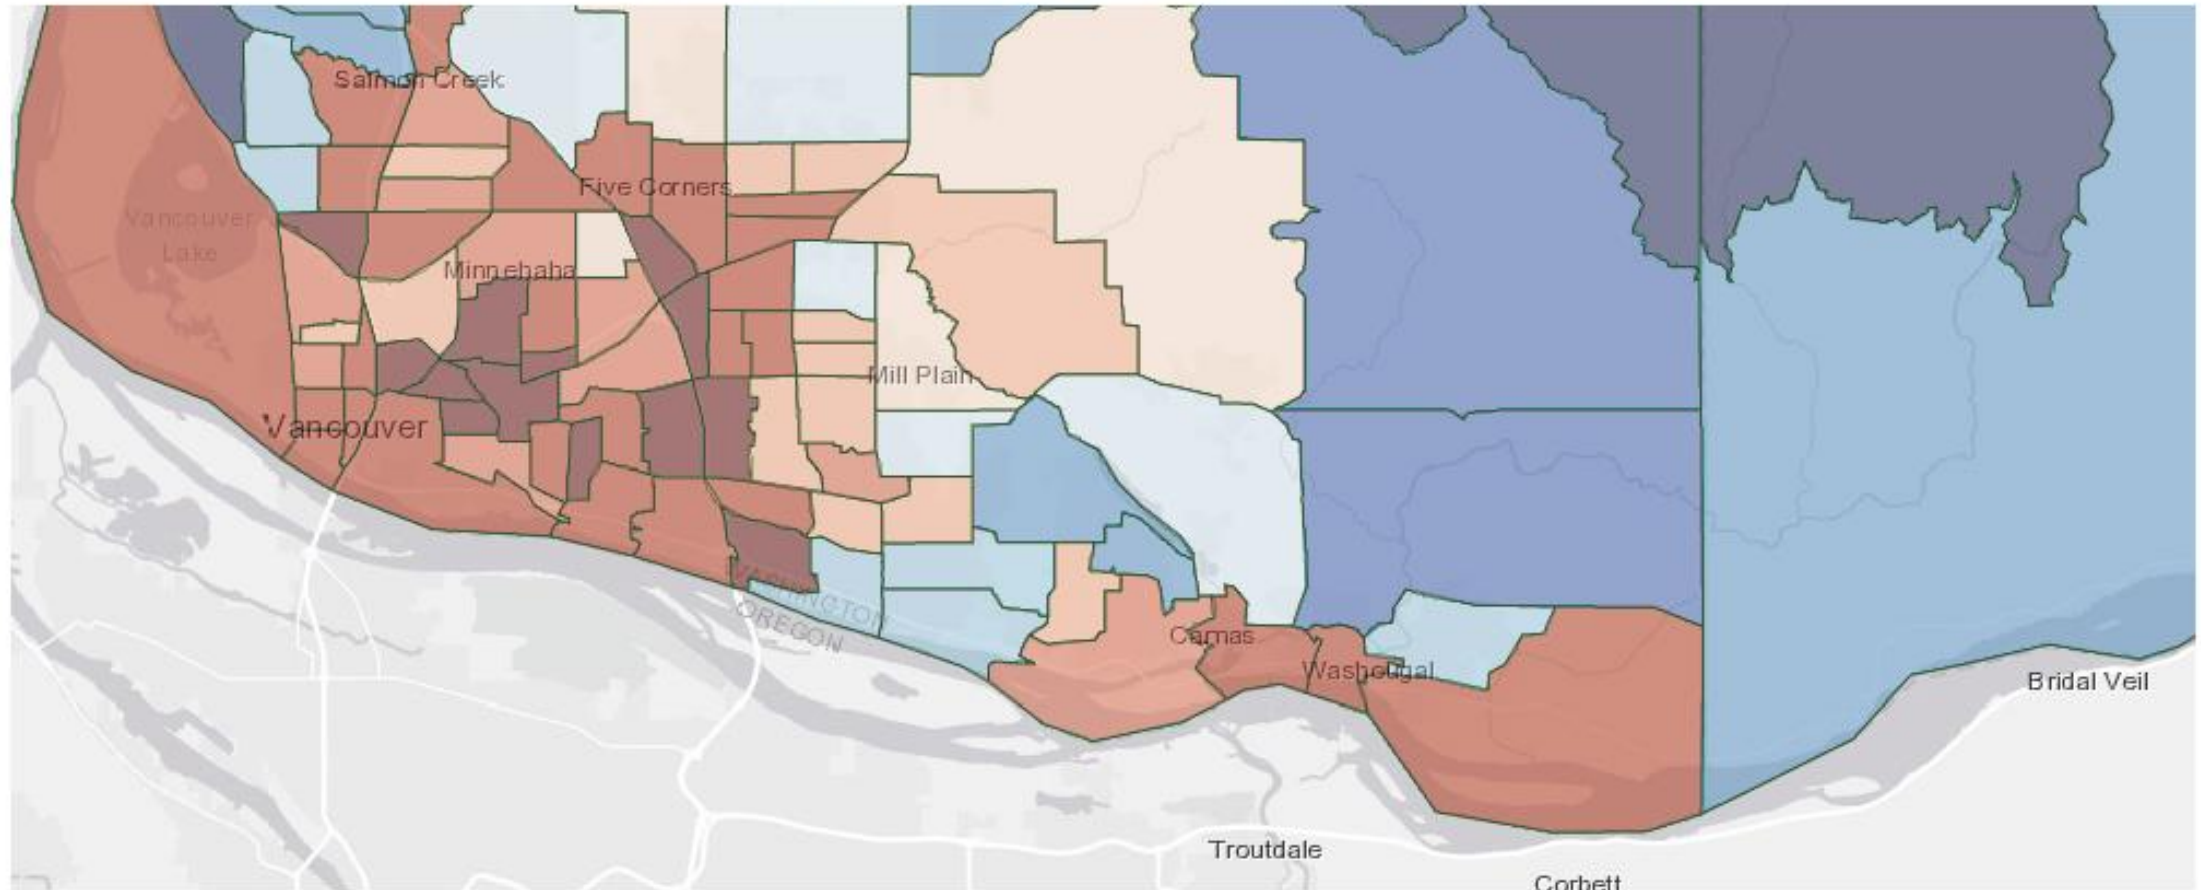

Washington Environmental Health Disparities Map

Vancouver, WA Region

This map overlays environmental exposures, environmental effects, socioeconomic factors, & sensitive populations

Legend: (High) 10 9 8 7 6 5 4 3 2 1 **(Low)**

Washington Environmental Health Disparities Map

Vancouver, WA Region

This map displays the proximity to hazardous waste treatment storage and disposal facilities

Legend: (High) 10 9 8 7 6 5 4 3 2 1 (Low)